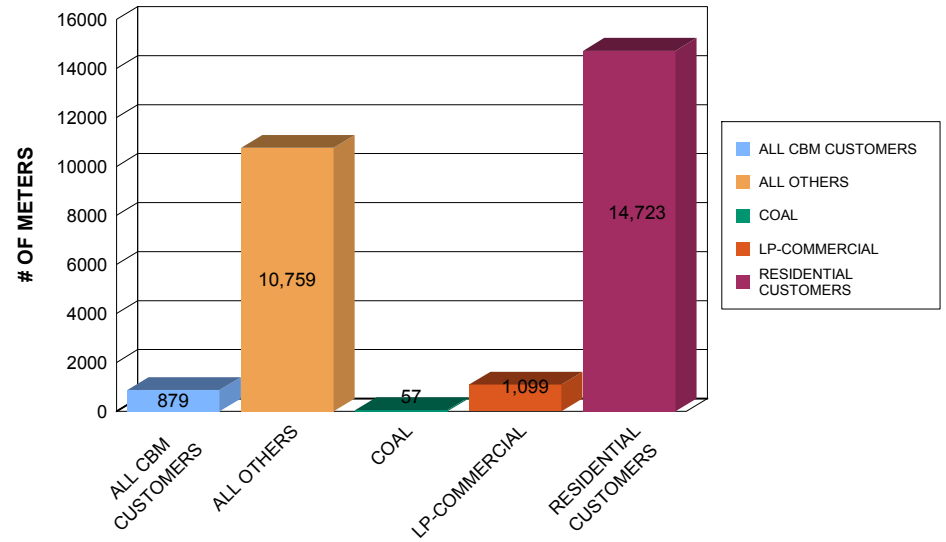

OF CUSTOMERS BY RATE CLASS / # OF METERS BY RATE CLASS

CUSTOMERS

GRAND TOTAL CUSTOMERS: 12422

METERS

GRAND TOTAL METERS: 27517

***CUSTOMERS WITH MULTIPLE CLASSES WILL BE COUNTED MORE THAN ONCE**