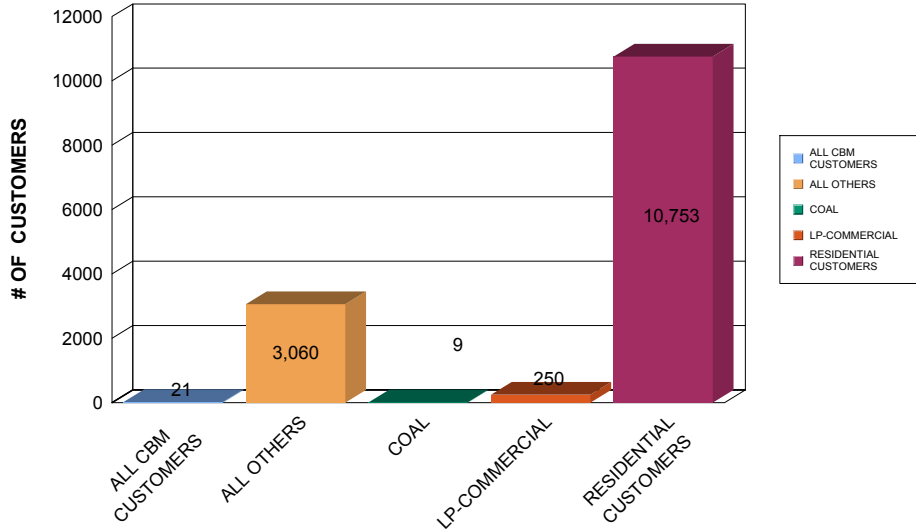

OF CUSTOMERS BY RATE CLASS / # OF METERS BY RATE CLASS

CUSTOMERS

GRAND TOTAL CUSTOMERS: 12422

METERS

GRAND TOTAL METERS: 27517

***CUSTOMERS WITH MULTIPLE CLASSES WILL BE COUNTED MORE THAN ONCE**