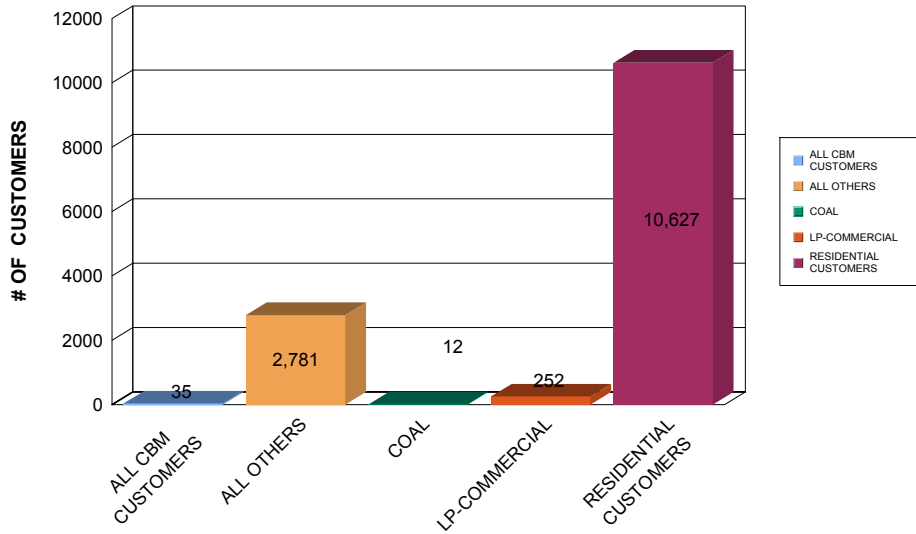

OF CUSTOMERS BY RATE CLASS / # OF METERS BY RATE CLASS

CUSTOMERS

GRAND TOTAL CUSTOMERS: 12135

METERS

GRAND TOTAL METERS: 27045

***CUSTOMERS WITH MULTIPLE CLASSES WILL BE COUNTED MORE THAN ONCE**