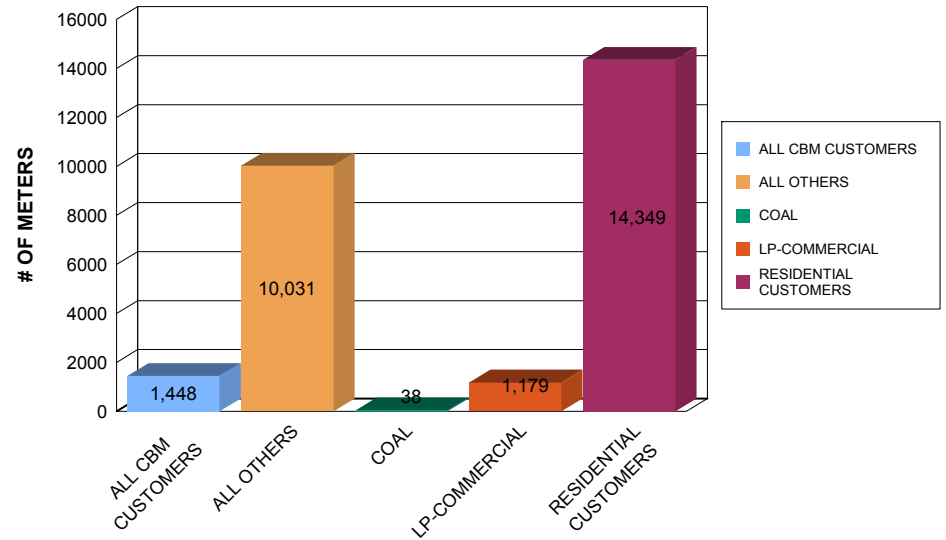

OF CUSTOMERS BY RATE CLASS / # OF METERS BY RATE CLASS

CUSTOMERS

GRAND TOTAL CUSTOMERS: 12135

METERS

GRAND TOTAL METERS: 27045

***CUSTOMERS WITH MULTIPLE CLASSES WILL BE COUNTED MORE THAN ONCE**